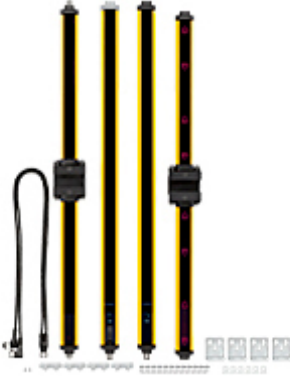

PSEN op4B-T-080/1

630811

Set of light curtain, bracket and Muting arm T-type in accordance with DIN EN 61496, type 4, 800 mm Supply voltage 24 V, connector M12.

Technical details

Certifications:	CE;cULus Listed;TÜV
Sensor principle:	Optical
Type in accordance with EC 61496:	4
Number of beams:	3
Resolution of safety device:	415 mm
Height of protected field:	815 mm
Operating range (m):	0,5 - 3,0
Reaction time:	14.00 ms
Number of OSSD outputs:	2
Supply voltage (V):	24,0
Supply voltage type:	DC
Protection type, housing:	IP65
Application in accordance with:	EN 61496-1;IEC 61496-2
Width dimension:	35.0 mm
Height dimension:	953.0 mm
Depth dimension:	41.2 mm
Gross weight:	7100 g
Net weight:	6500 g
Ambient temperature:	-10 - 55 °C